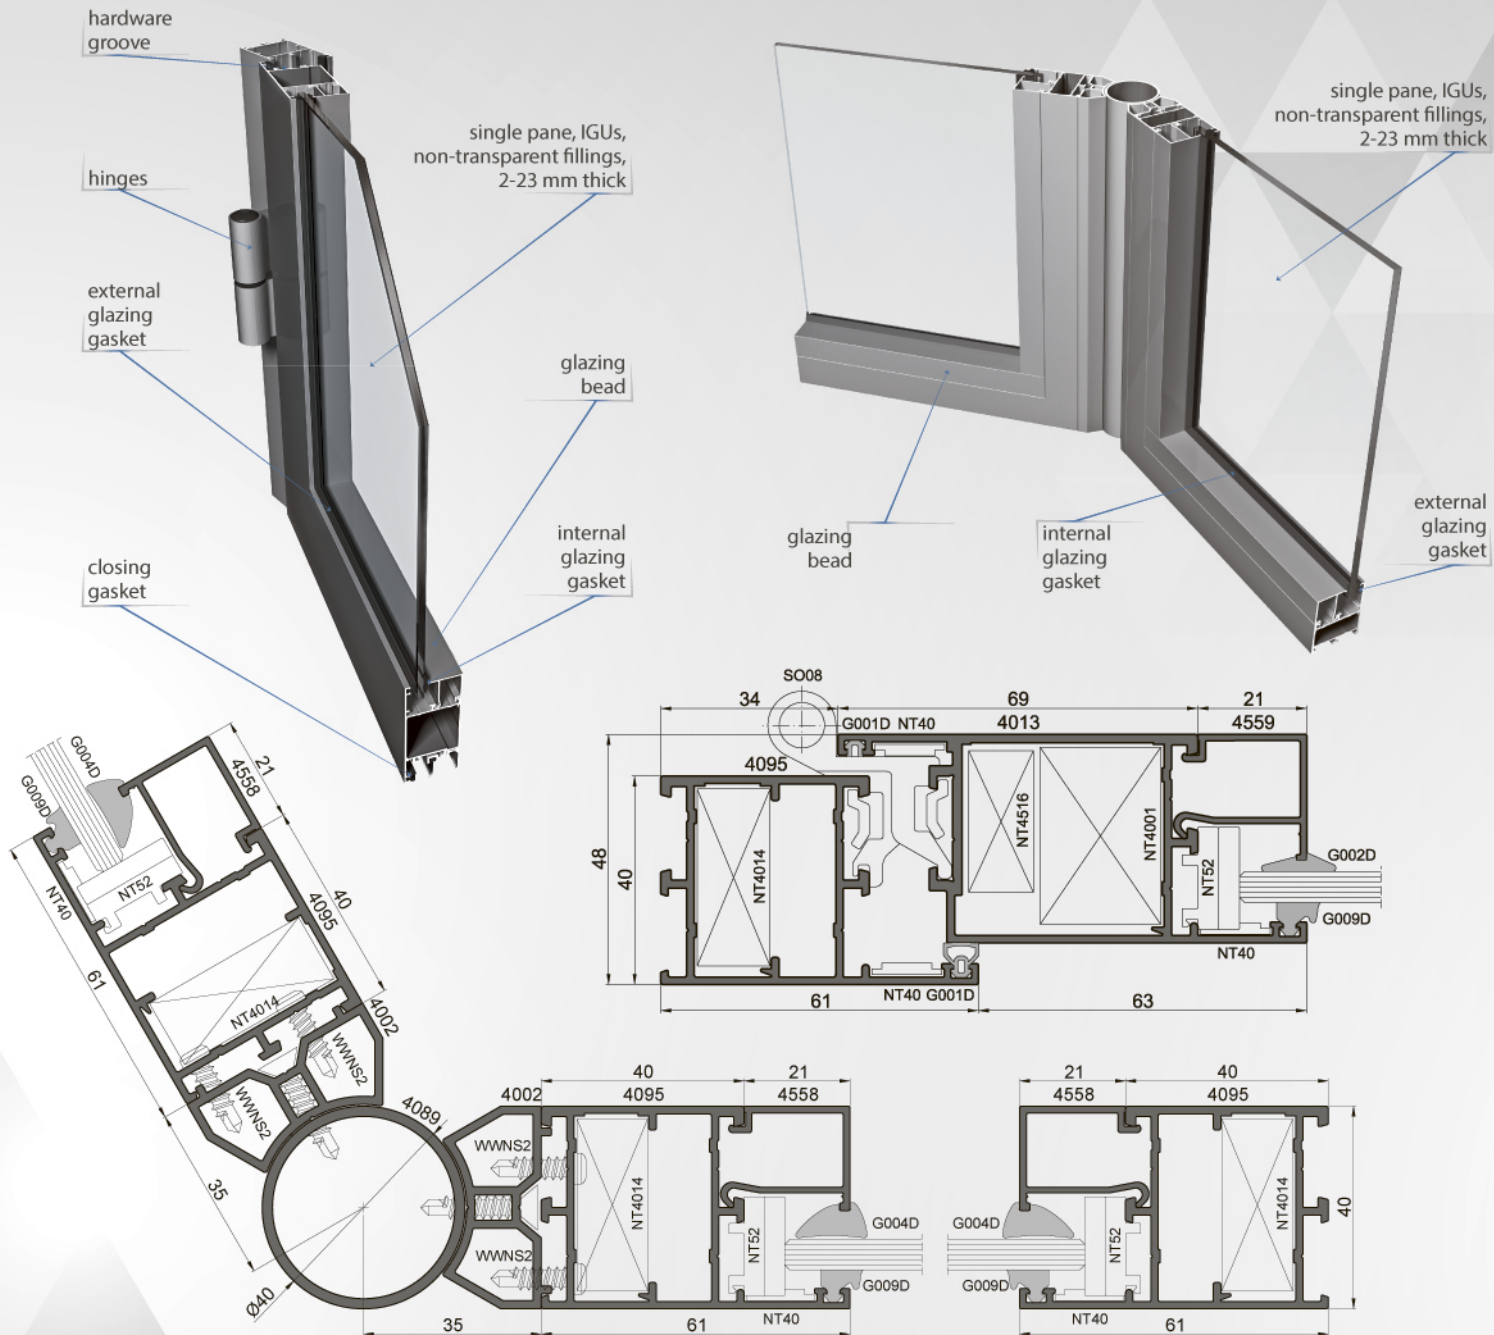

# INTERNAL GLAZED PARTITIONS AND DOORS

## PONZIO PE40 DOOR

## PONZIO PE40 PARTITION

- aluminium system without thermal insulation designed for internal glazed partitions, single and double doors
- manual and automatic sliding doors and angled glazed partitions available
- profile depth: 40 mm
- interconnected with other Ponzio systems
- wide variety of doors leaves: with kickplate - 90 deg joint, without kickplate - 45 deg joint, with threshold, without threshold.
- crimped or screwed joints
- arched constructions available
- profiles adjusted to a wide variety of hardware