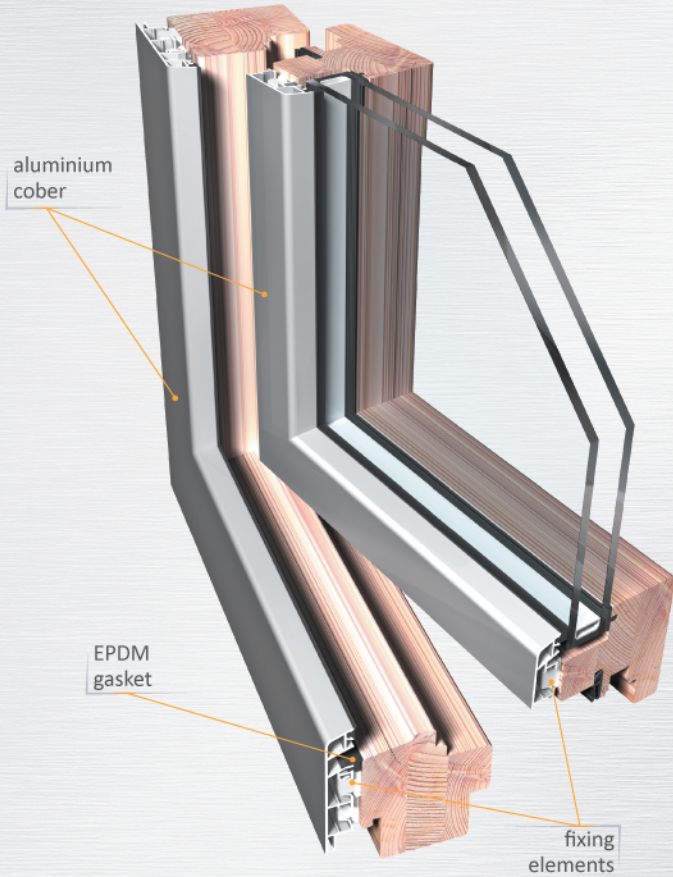

ALUMINIUM COVERS FOR TIMBER WINDOWS

NEW!

- aluminium cover system for timber windows
- timber finish on the inside, interesting design on the outside
- wide array of possibilities for the external look of timber windows
- can be coated in any RAL colour
- durable
- protects against UV rays and weather conditions
- quick and easy installation using connectors fixed to the window with screws